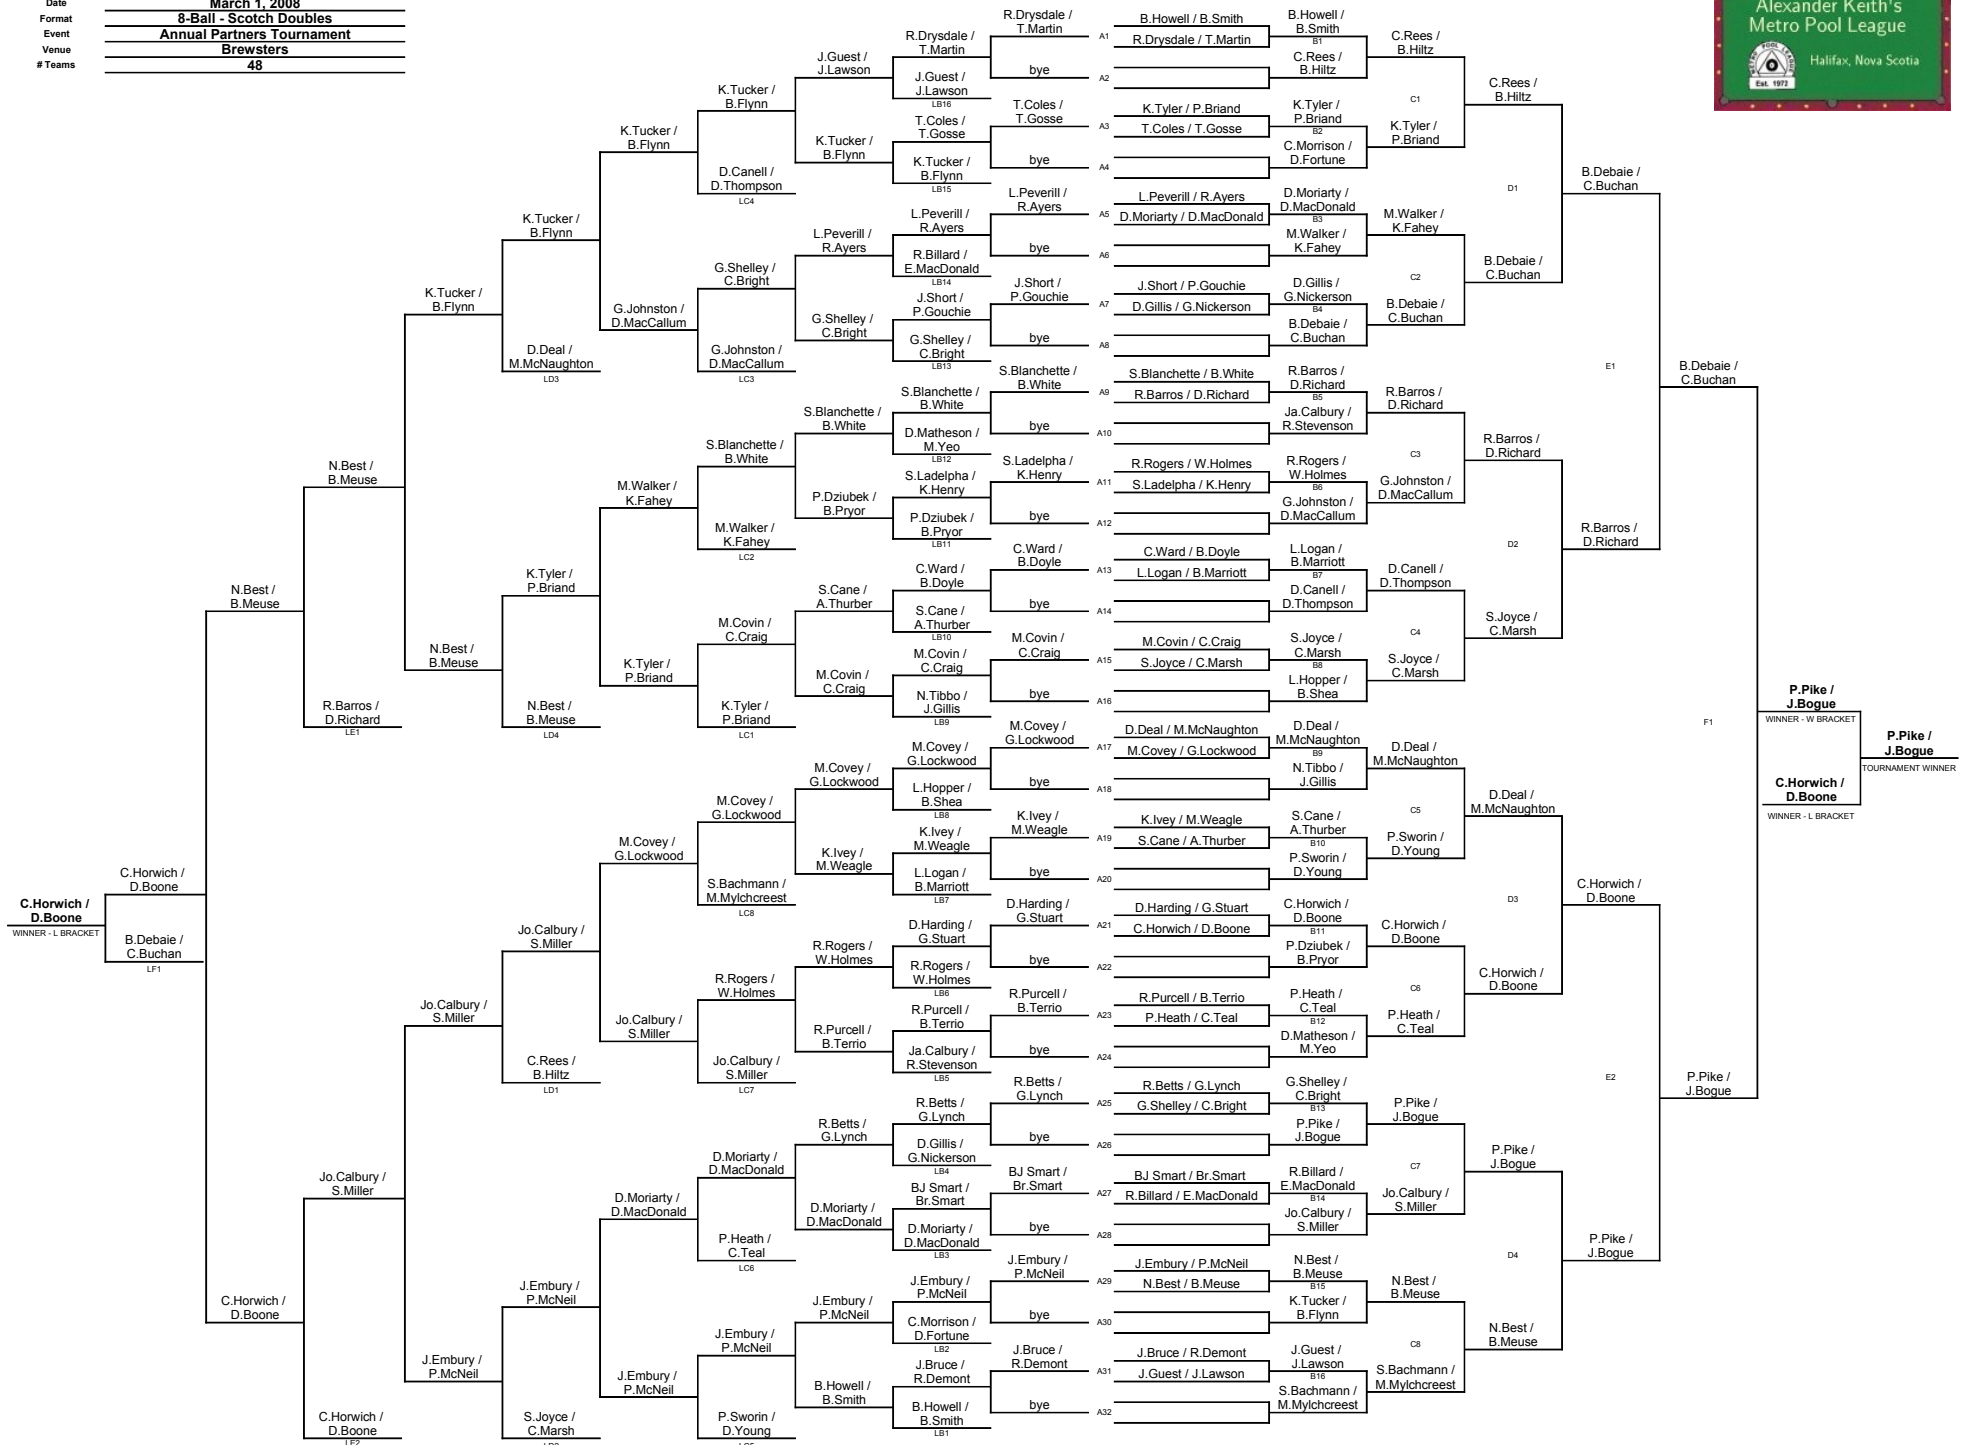

2008 METRO POOL LEAGUE - PARTNERS TOURNAMENT

Date: March 1, 2008
 Format: 8-Ball - Scotch Doubles
 Event: Annual Partners Tournament
 Venue: Brewsters
 # Teams: 48

2008 HALIFAX METRO POOL LEAGUE PARTNERS TOURNAMENT