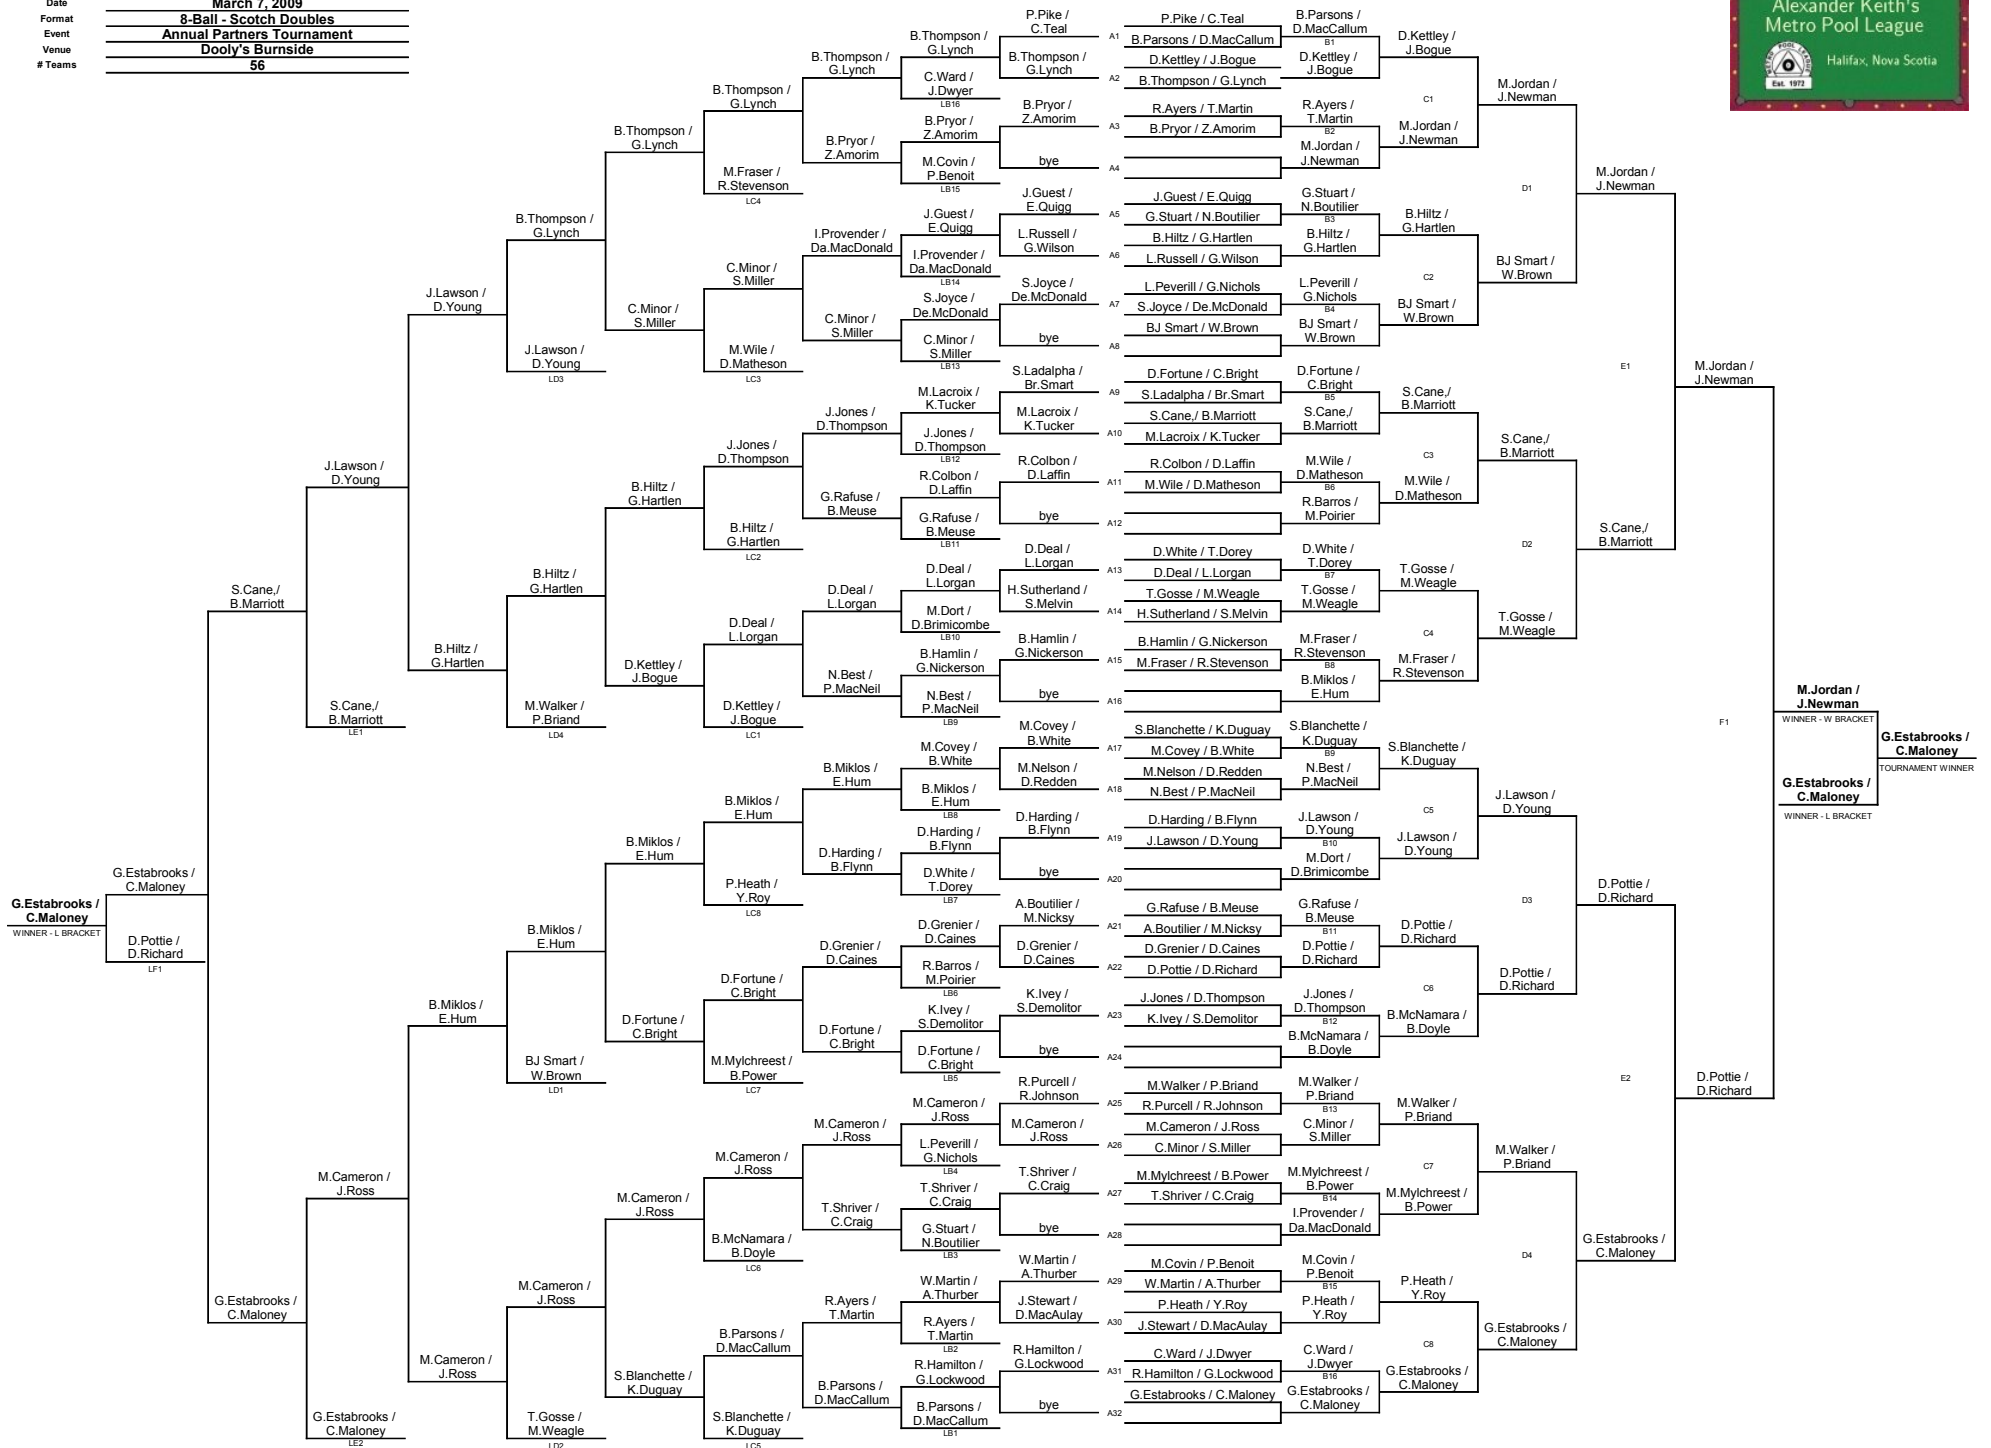

2009 METRO POOL LEAGUE - PARTNERS TOURNAMENT

Date: March 7, 2009
 Format: 8-Ball - Scotch Doubles
 Event: Annual Partners Tournament
 Venue: Dooly's Burnside
 # Teams: 56

2009 HALIFAX METRO POOL LEAGUE PARTNERS TOURNAMENT