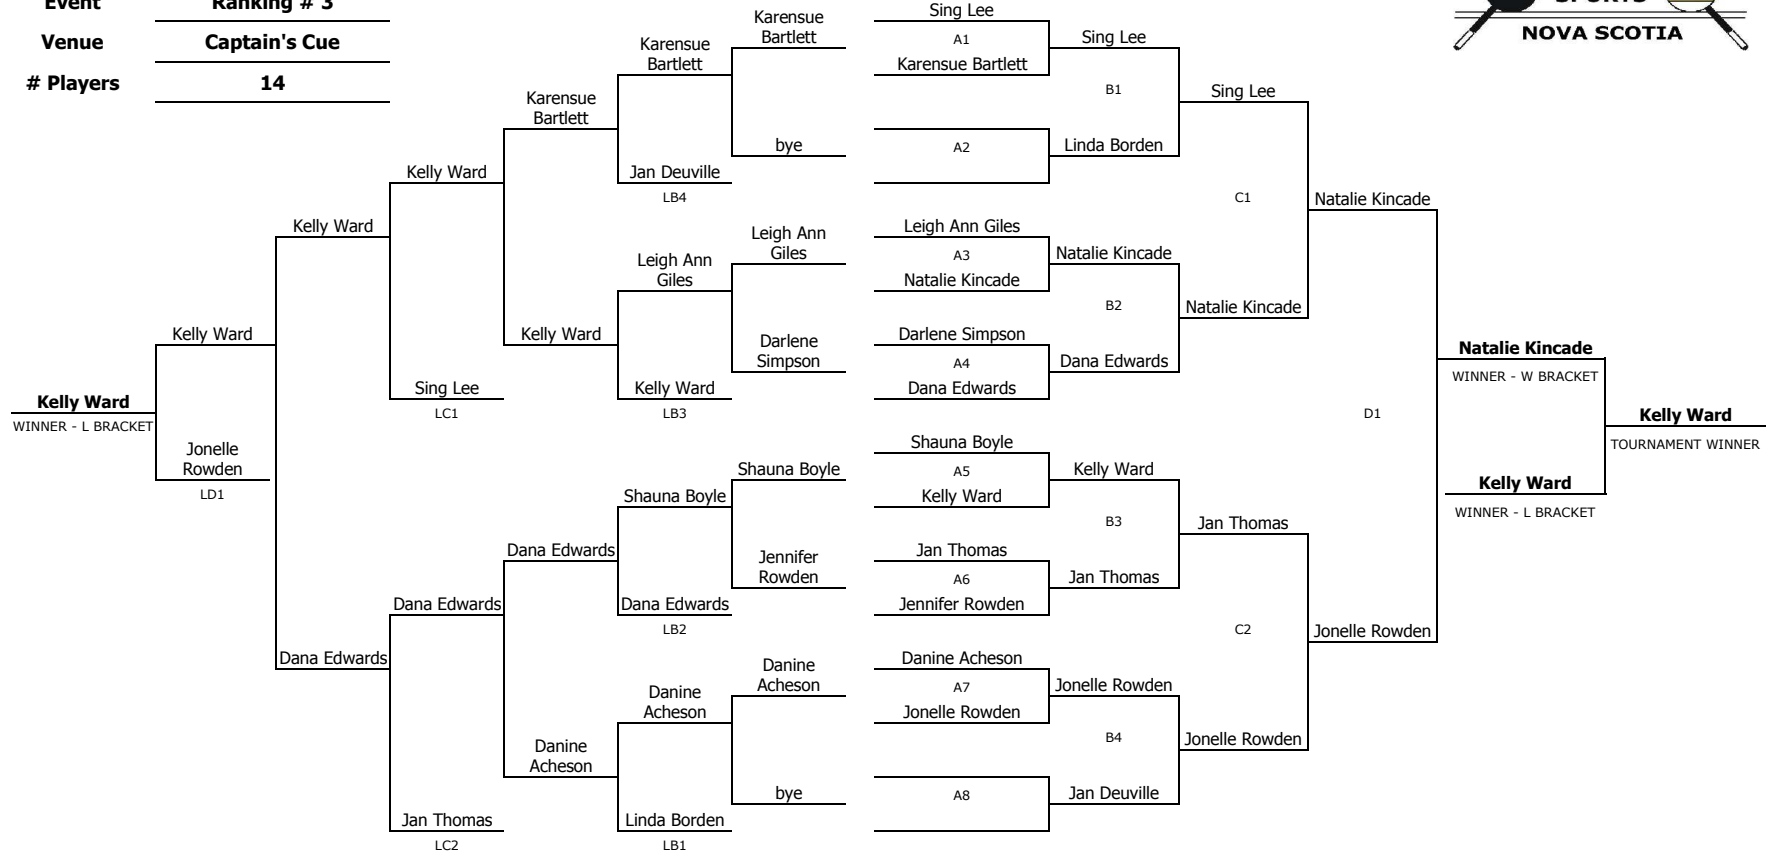

CUE SPORTS NOVA SCOTIA - 1996-97 SEASON

Date April 14, 1996
Division Women's 9-Ball
Event Ranking # 3
Venue Captain's Cue
Players 14

ORDER OF FINISH

1st	Kelly Ward (\$125)	100 PTS
2nd	Natalie Kincade (\$90)	75 PTS
3rd	Jonelle Rowden (\$60)	50 PTS
4th	Dana Edwards (\$30)	30 PTS
5th - 6th	Sing Lee	15 PTS
5th - 6th	Jan Thomas	15 PTS
7th - 8th	Karensue Bartlett	10 PTS
7th - 8th	Danine Acheson	10 PTS
9th - 12th	Jan Deuille	8 PTS
9th - 12th	Leigh Ann Giles	8 PTS
9th - 12th	Shauna Boyle	8 PTS
9th - 12th	Linda Borden	8 PTS
13th - 14th	Darlene Simpson	6 PTS
13th - 14th	Jennifer Rowden	6 PTS