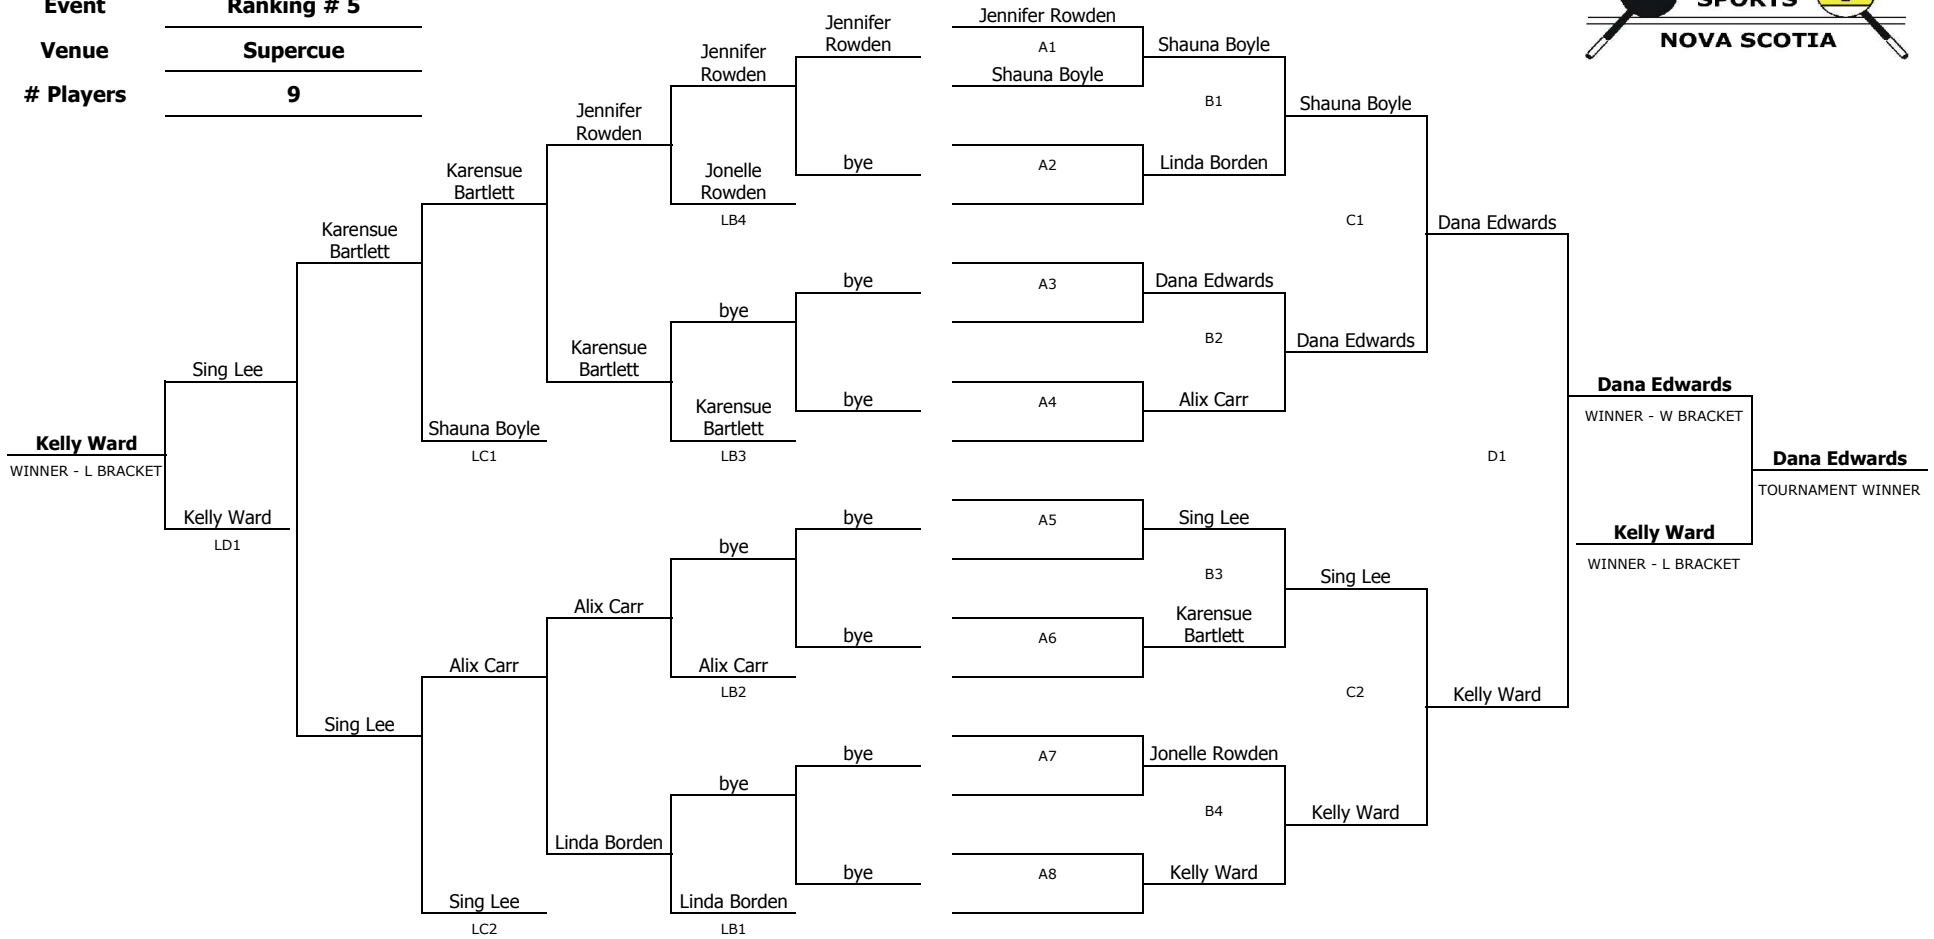

# CUE SPORTS NOVA SCOTIA - 1996-97 SEASON

**Date** June 9, 1996  
**Division** Women's 9-Ball  
**Event** Ranking # 5  
**Venue** Supercue  
**# Players** 9

## ORDER OF FINISH

1st	<b>Dana Edwards (\$85)</b>	100 PTS
2nd	<b>Kelly Ward (\$50)</b>	75 PTS
3rd	<b>Sing Lee (\$35)</b>	50 PTS
4th	<b>Karensue Bartlett</b>	30 PTS
5th - 6th	<b>Shauna Boyle</b>	15 PTS
5th - 6th	<b>Alix Carr</b>	15 PTS
7th - 8th	<b>Jennifer Rowden</b>	10 PTS
7th - 8th	<b>Linda Borden</b>	10 PTS
9th	<b>Jonelle Rowden</b>	8 PTS