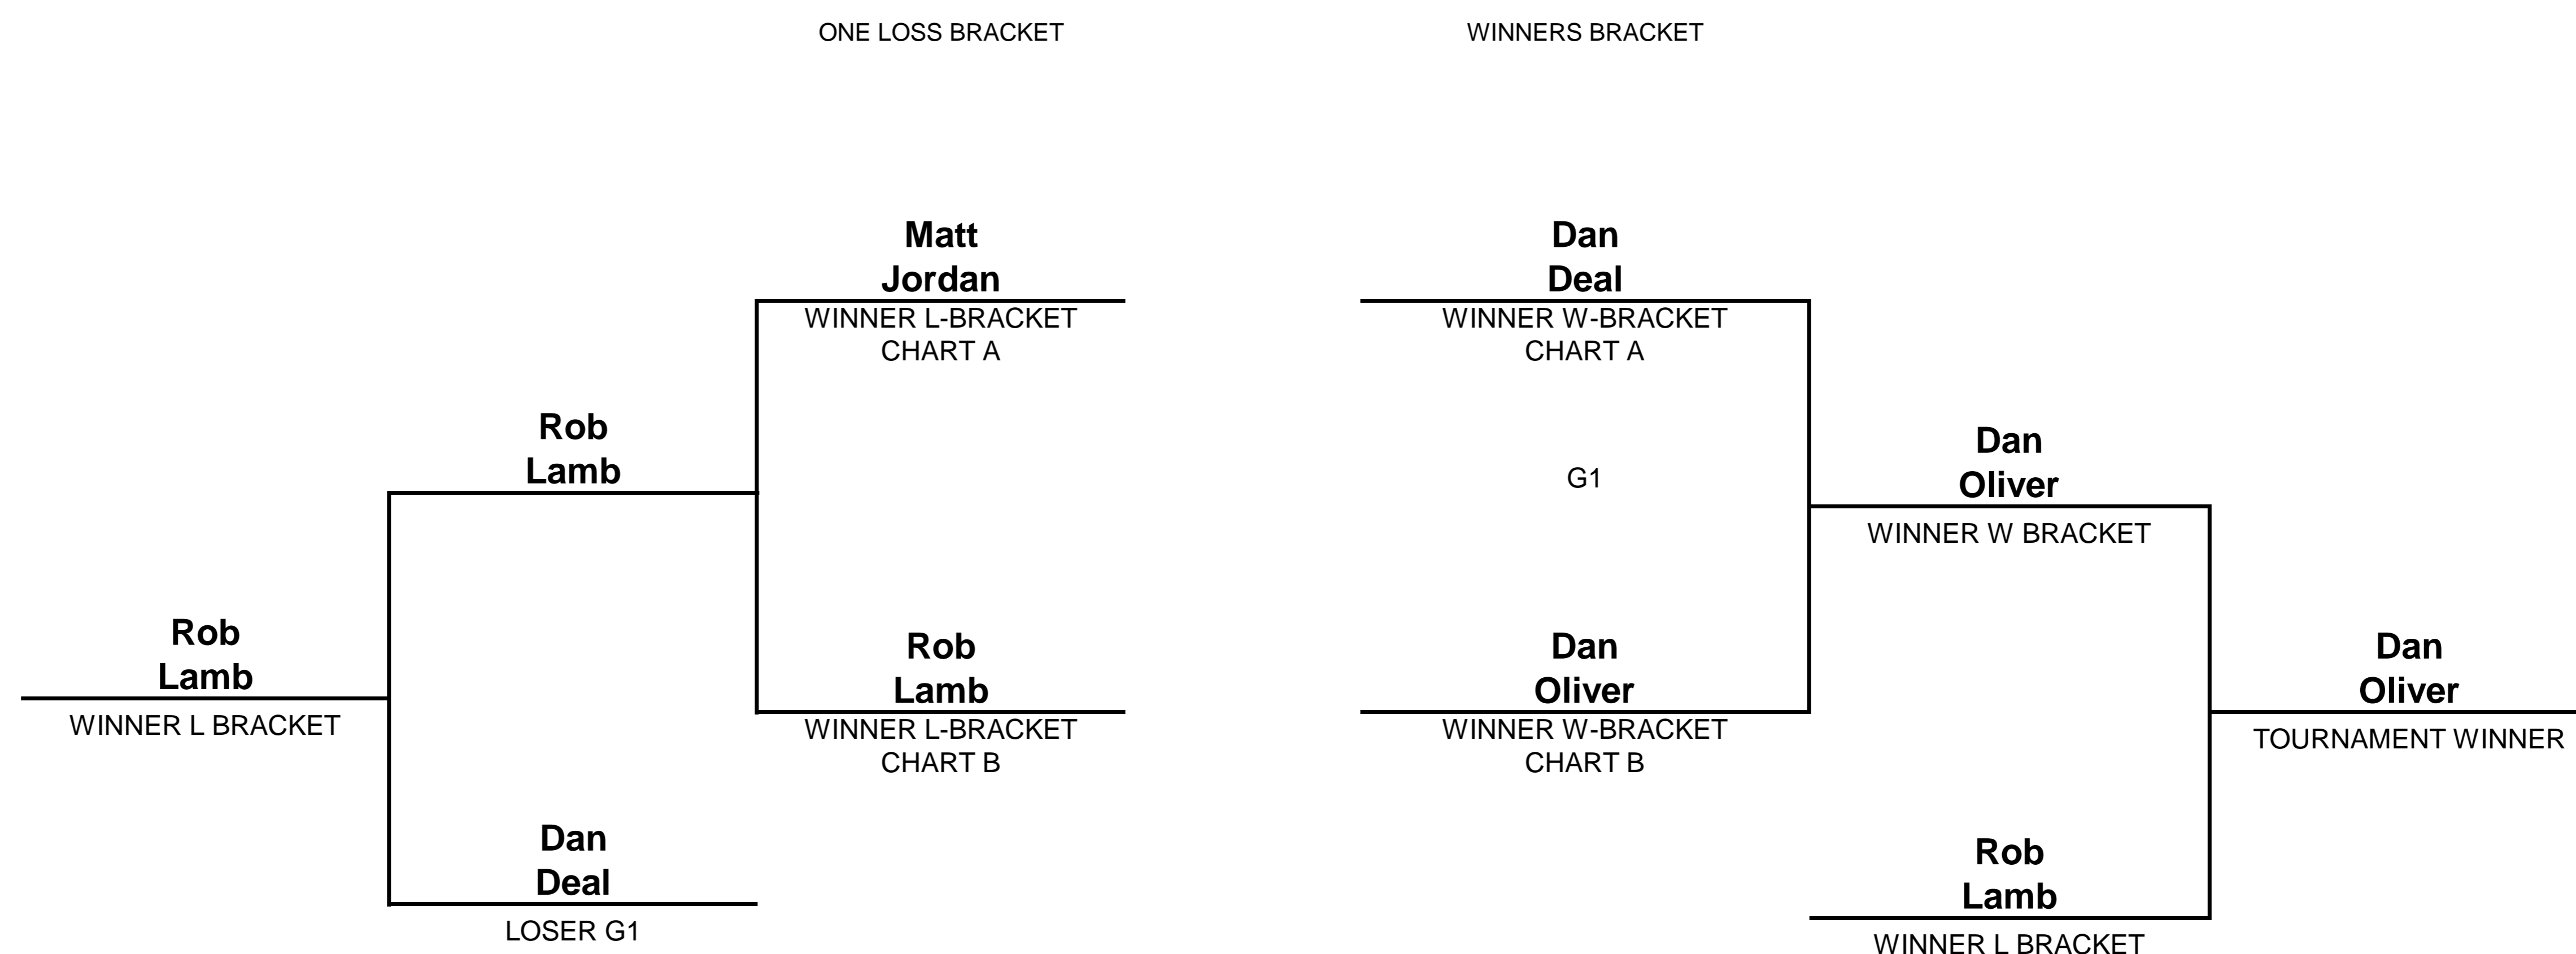

HALIFAX METRO POOL LEAGUE 2012-13

Date	February 2, 2013
Format	8-Ball
Event	Annual 1-Pt Tournament - Final Draw
Venue	Dooly's Portland
# Players	72

FINAL FOUR

See Charts A & B Below

HALIFAX METRO POOL LEAGUE 2012-13

Date	February 2, 2013
Format	8-Ball
Event	Annual 1-Pt Tournament - Chart A
Venue	Dooly's Portland
# Players	72

See Final Four Above

See Chart B Below

HALIFAX METRO POOL LEAGUE 2012-13

See Chart A Above

Date	February 2, 2013
Format	8-Ball
Event	Annual 1-Pt Tournament - Chart B
Venue	Dooly's Portland
# Players	72