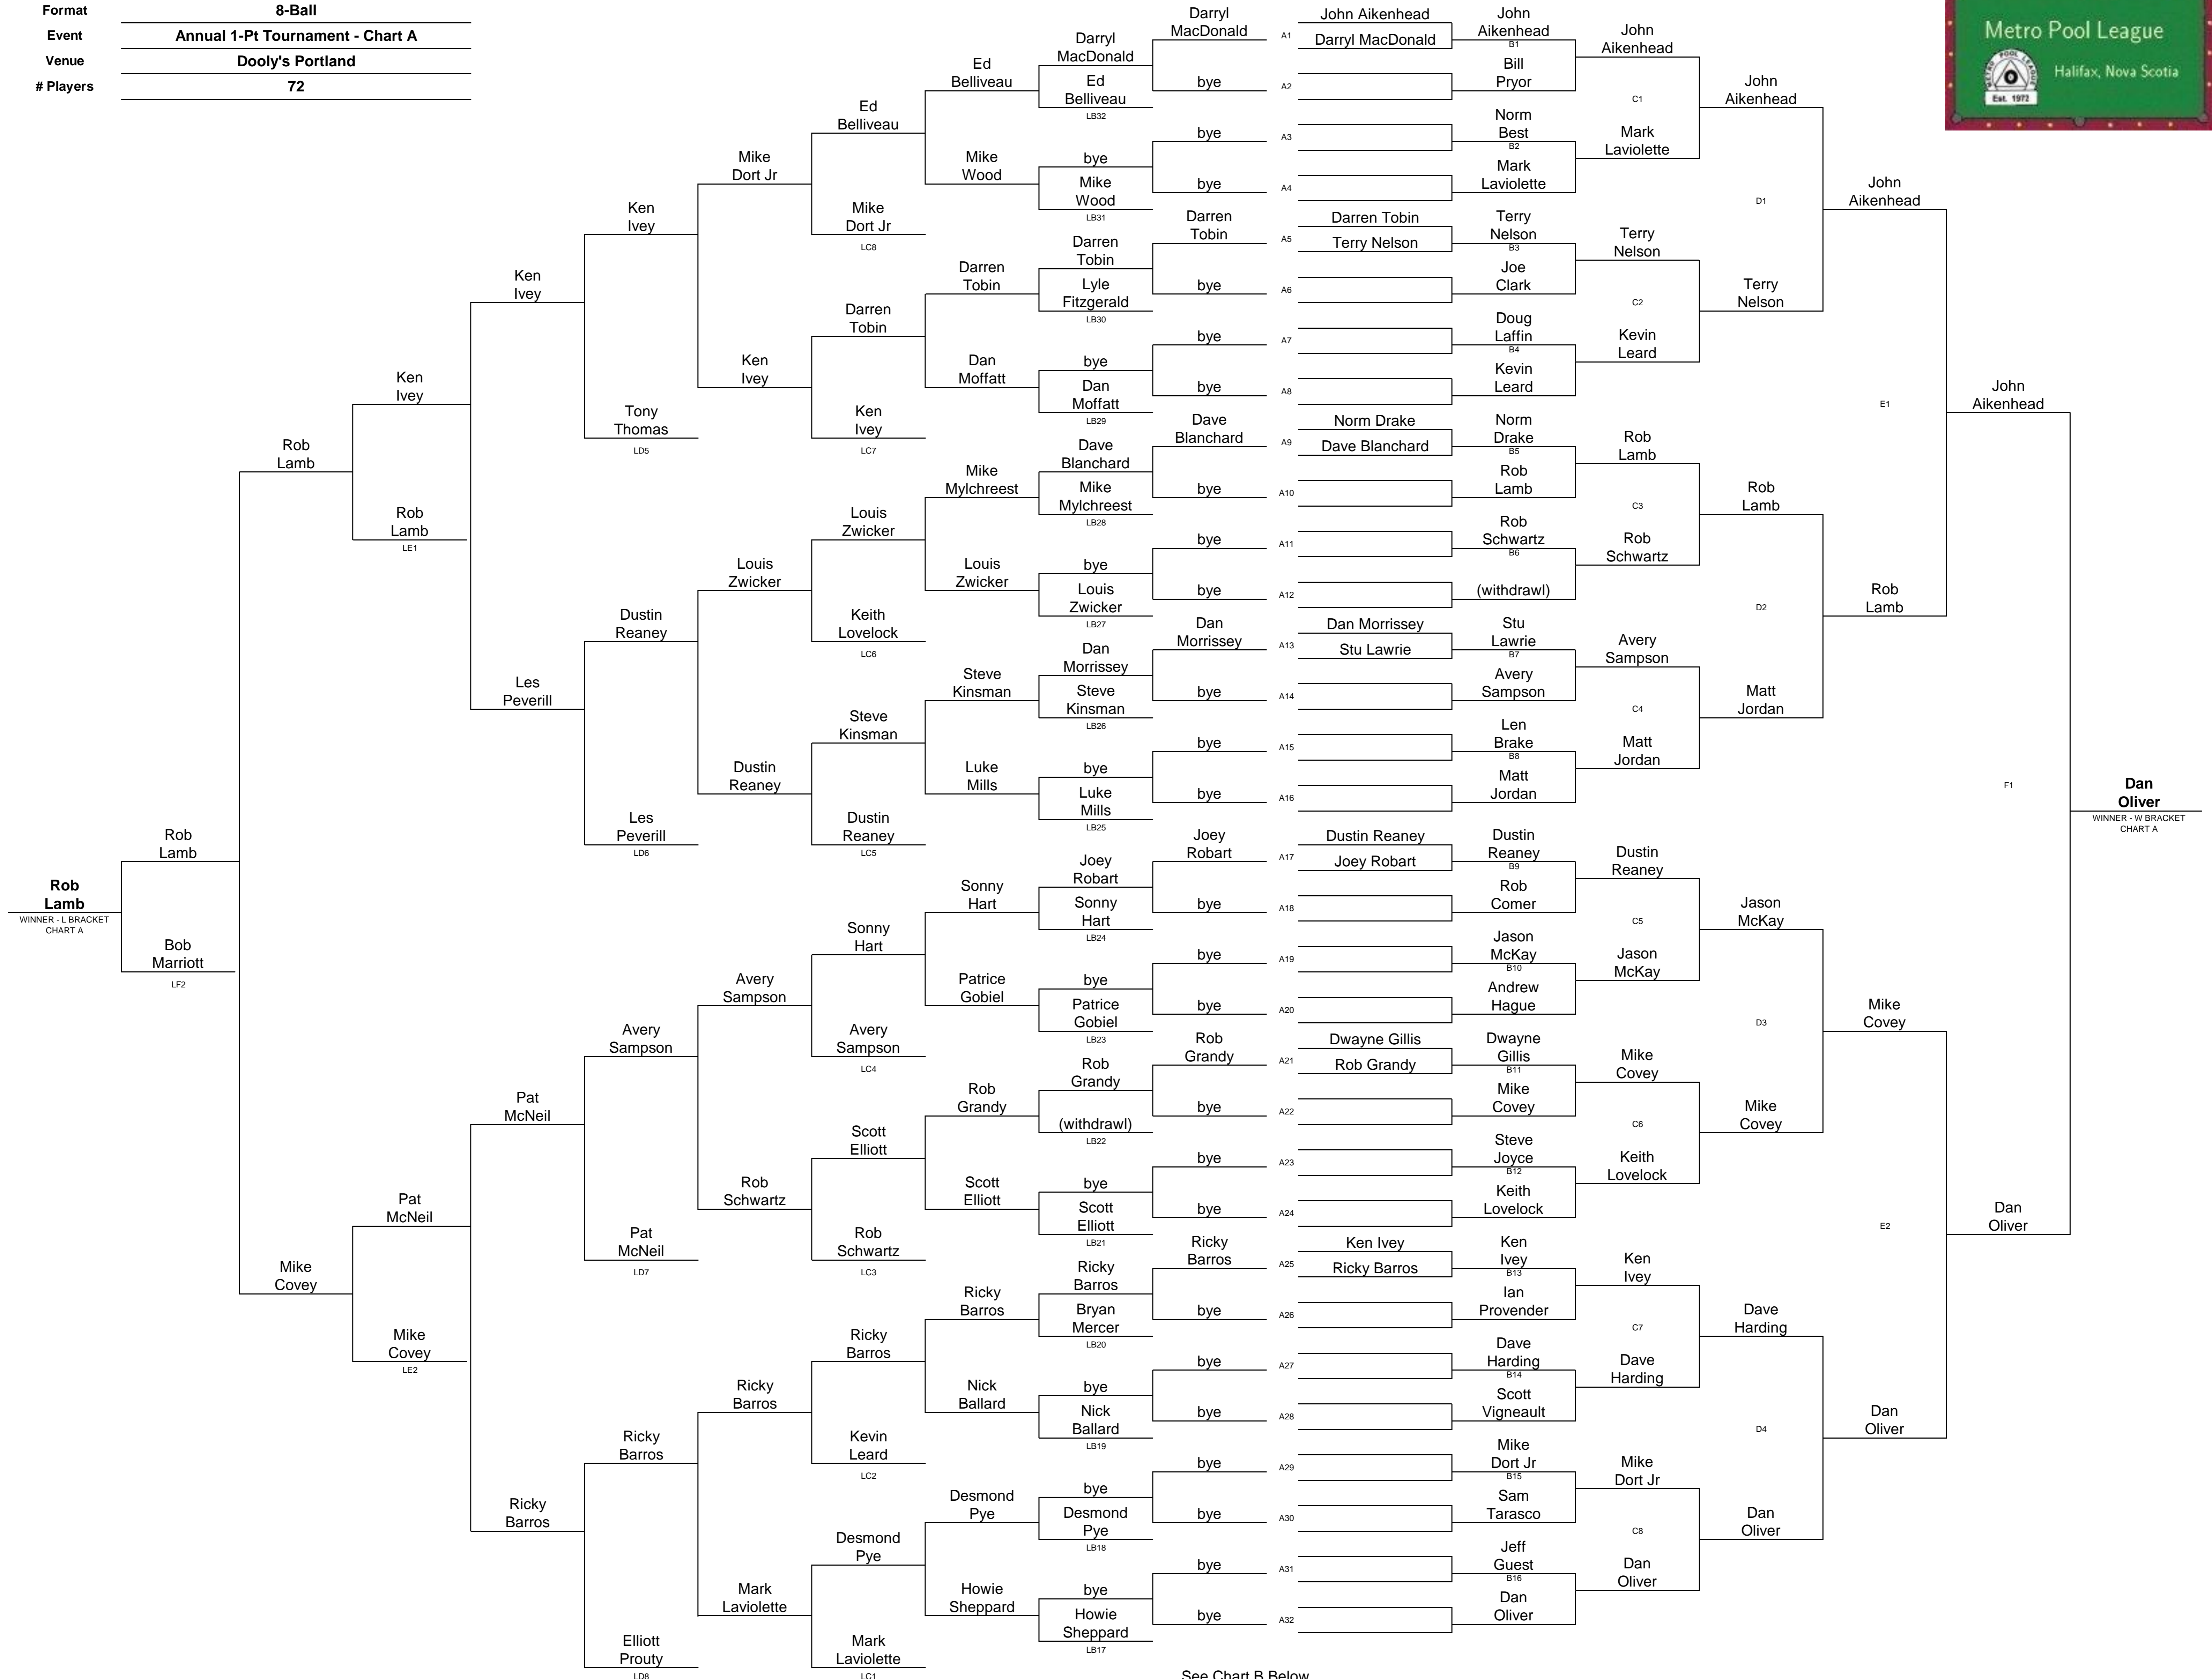

HALIFAX METRO POOL LEAGUE 2012-13

Date	February 2, 2013
Format	8-Ball
Event	Annual 1-Pt Tournament - Final Draw
Venue	Dooly's Portland
# Players	72

FINAL FOUR

See Charts A & B Below

HALIFAX METRO POOL LEAGUE 2012-13

Date	February 2, 2013
Format	8-Ball
Event	Annual 1-Pt Tournament - Chart A
Venue	Dooly's Portland
# Players	72

See Final Four Above

See Chart B Below

HALIFAX METRO POOL LEAGUE 2012-13

See Chart A Above

Date	February 2, 2013
Format	8-Ball
Event	Annual 1-Pt Tournament - Chart B
Venue	Dooly's Portland
# Players	72